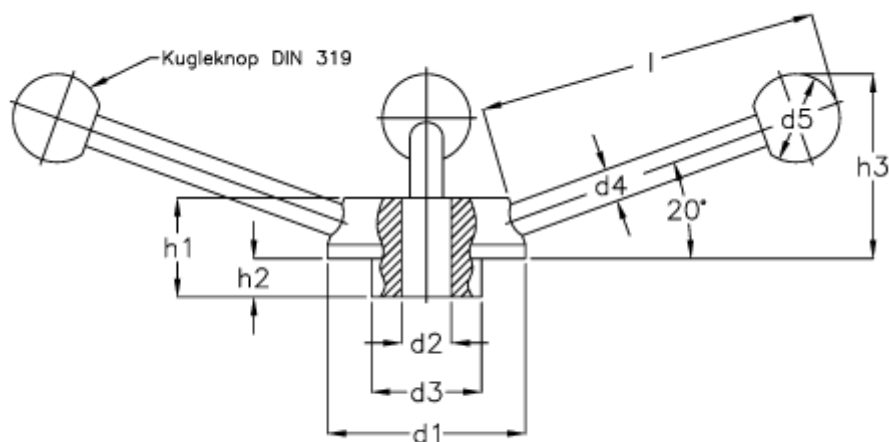

Article number: 20472286

Description: E+G Handwheel  
GN 213-100-B 24

## Measures

$d1 = 100$

$d2 = B\ 24$

$d3 = 54$

$d4 = 16$

$d5 = 40$

$H1 = 52$

$H2 = 24$